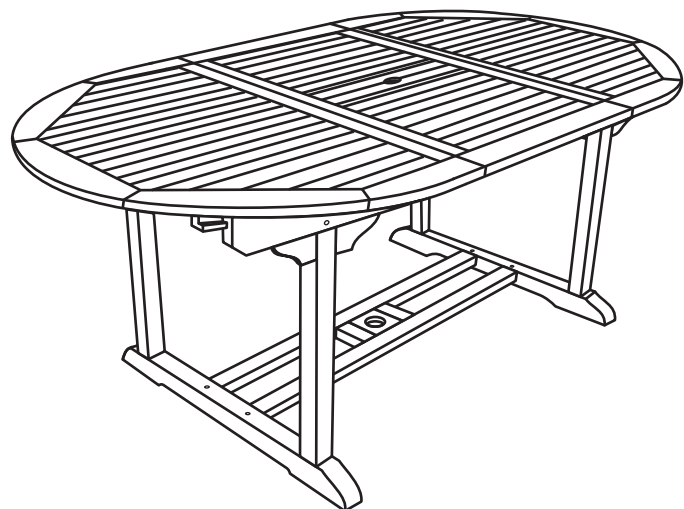

603.002

OVAL EXTENDABLE TABLE 180/240 - MAEVA

180 - 240 X 100 X 75 CM

ASSEMBLY INSTRUCTION

LIST OF PARTS

POS

QTY

COMPONENT

3 CM

E

4

5,5 CM