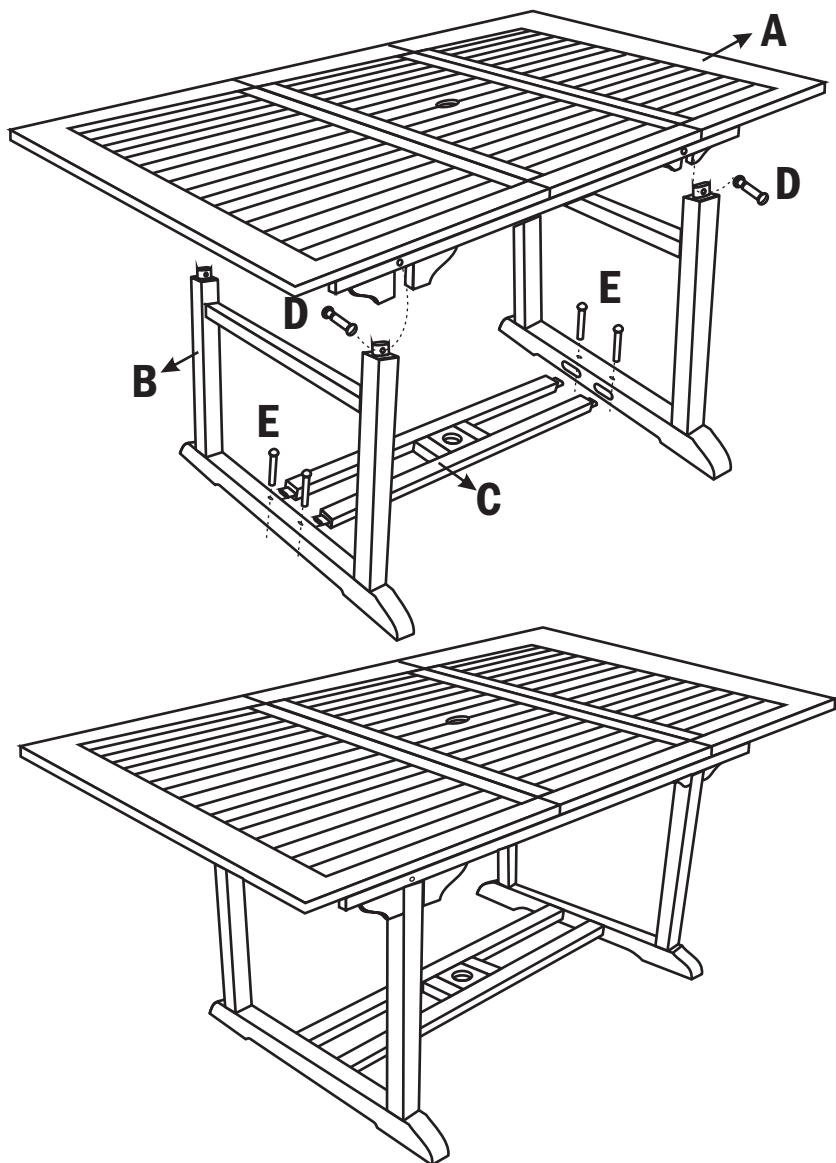

604.004

EXTENDABLE RECTANGULAR TABLE - PAPEETE

200/300 X 100 X 75 CM

ASSEMBLY INSTRUCTION

LIST OF PARTS

POS	QTY	COMPONENT
A	1	
B	2	
C	1	
D	4	 3 CM
E	4	 5,5 CM