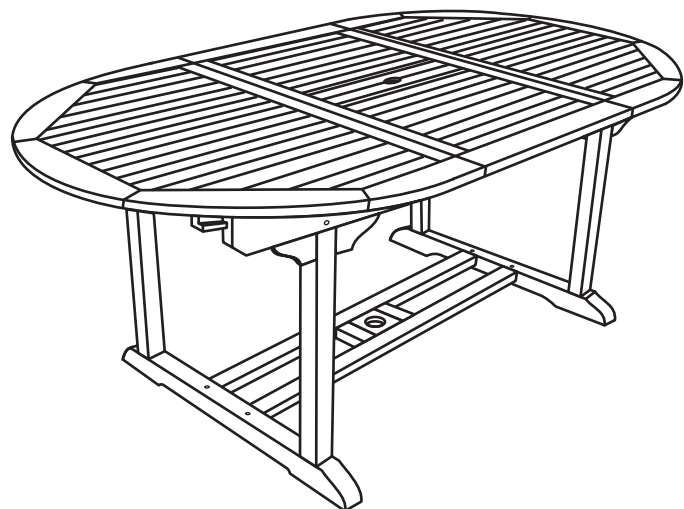

613.002

OVAL EXTENDABLE TABLE 180/240 - BORNEO

180 - 240 X 100 X 75 CM

ASSEMBLY INSTRUCTION

LIST OF PARTS

POS

QTY

COMPONENT

3 CM

E

4

5,5 CM