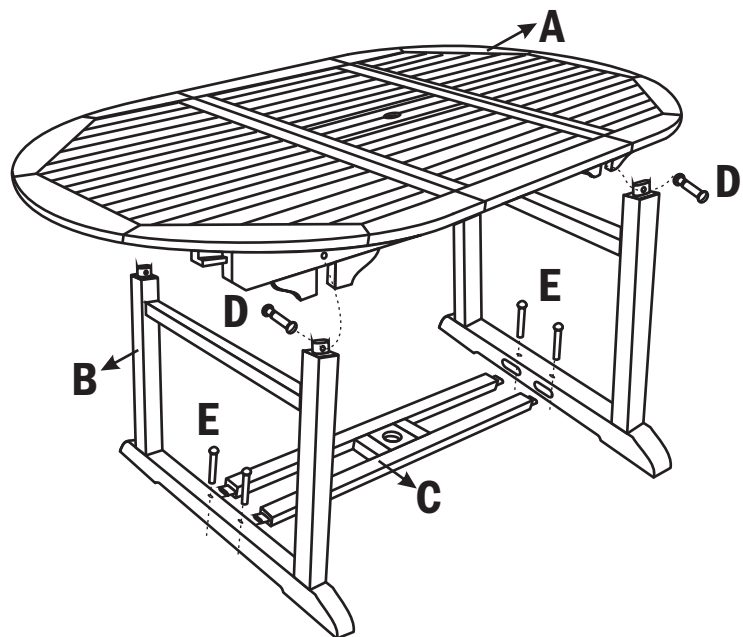

613.002

OVAL EXTENDABLE TABLE 180/240 - BORNEO

180 - 240 X 100 X 75 CM

ASSEMBLY INSTRUCTION

LIST OF PARTS

POS

QTY

COMPONENT

A

1

B

2

C

1

D

4

3 CM

E

4

5,5 CM